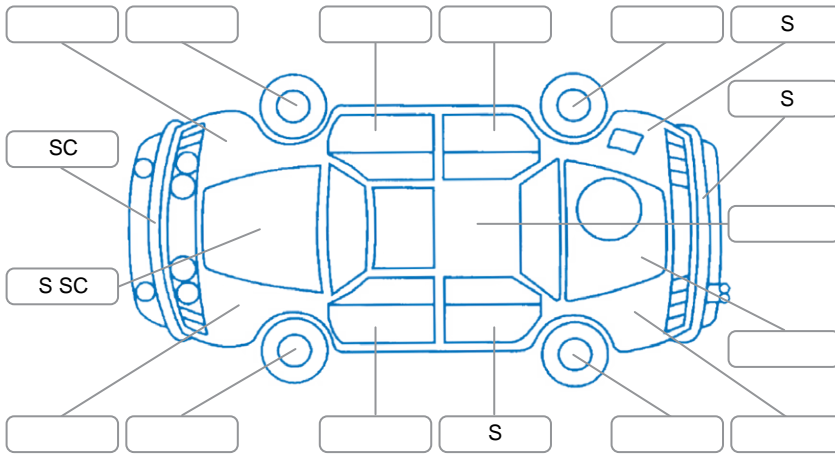

Report ID:	28,172,029	Version:	1
Created:	09 May 2026		

Make:	Toyota	Model:	Passo
Body Style:	Hatchback	Year:	2004
Rego No.:	GSB23	Rego Expiry:	01 Sep 2026
WoF Expiry:	30 Jan 2027	Odometer:	163,635 Kms
Good No.:	28172029	VIN:	7AT0H650X12017414
Next Service:	163000	Service History:	No

**Key**  
 S = Scratch    R = Rust    C = Crack    \* = Decals    W = Significant scuffs  
 D = Dent    PT = Paint defect    P = Pin dent    SC = Stone Chips

Note: some defects and blemishes may not be displayed in the diagram