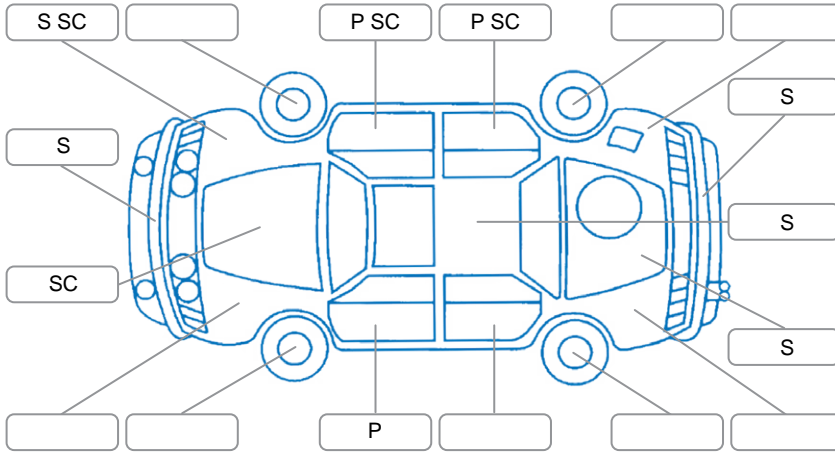

Report ID:	28,171,860	Version:	1
Created:	11 May 2026		

Make:	Volkswagen	Model:	Tiguan
Body Style:	SUV	Year:	2016
Rego No.:	JZS991	Rego Expiry:	29 Aug 2026
WoF Expiry:	13 Sep 2026	Odometer:	102,746 Kms
Good No.:	28171860	VIN:	WVGZZZ5NZHW802538
Next Service:	115,000kms	Service History:	Yes

Key

S = Scratch R = Rust C = Crack * = Decals W = Significant scuffs
 D = Dent PT = Paint defect P = Pin dent SC = Stone Chips

Note: some defects and blemishes may not be displayed in the diagram

Body Inspection Comments

Conditions During Body Inspection

Wet

Under Carriage and Under Bonnet Inspection Comments

Interior Comments

Seats:	Good
Carpets:	Good
Panels:	Cargo tray missing.
Dashboard:	Good

General Comments

Service history to 2020 only.
 AWD petrol auto SUV.