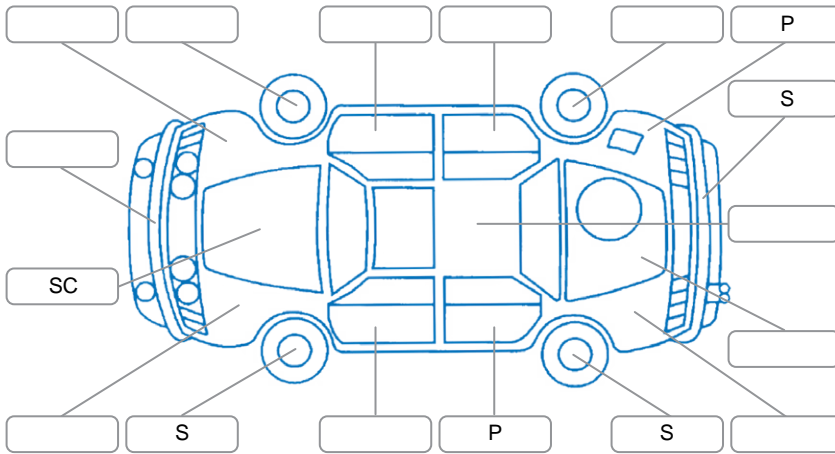

Report ID:	28,171,802	Version:	2
Created:	25 May 2026		

Make:	Nissan	Model:	Fuga
Body Style:	Sedan	Year:	2005
Rego No.:	HWS363	Rego Expiry:	06 Jul 2026
WoF Expiry:	18 Dec 2026	Odometer:	105,338 Kms
Good No.:	28171802	VIN:	7AT0DH8GX14400952
Next Service:	115,000kms	Service History:	No

Key
 S = Scratch R = Rust C = Crack * = Decals W = Significant scuffs
 D = Dent PT = Paint defect P = Pin dent SC = Stone Chips

Note: some defects and blemishes may not be displayed in the diagram

Body Inspection Comments