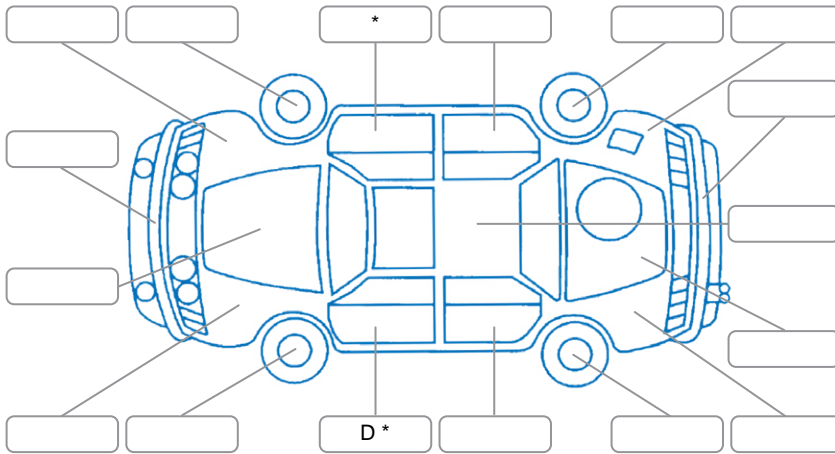

Report ID:	28,171,792	Version:	1
Created:	08 May 2026		

Make:	Hyundai	Model:	Kona
Body Style:	SUV	Year:	2019
Rego No.:	MDB293	Rego Expiry:	29 Oct 2026
WoF Expiry:	01 May 2027	Odometer:	54,586 Kms
Good No.:	28171792	VIN:	KMHK381GUKU033645
Next Service:	68,000 kms	Service History:	Yes

**Key**  
 S = Scratch    R = Rust    C = Crack    \* = Decals    W = Significant scuffs  
 D = Dent    PT = Paint defect    P = Pin dent    SC = Stone Chips

Note: some defects and blemishes may not be displayed in the diagram