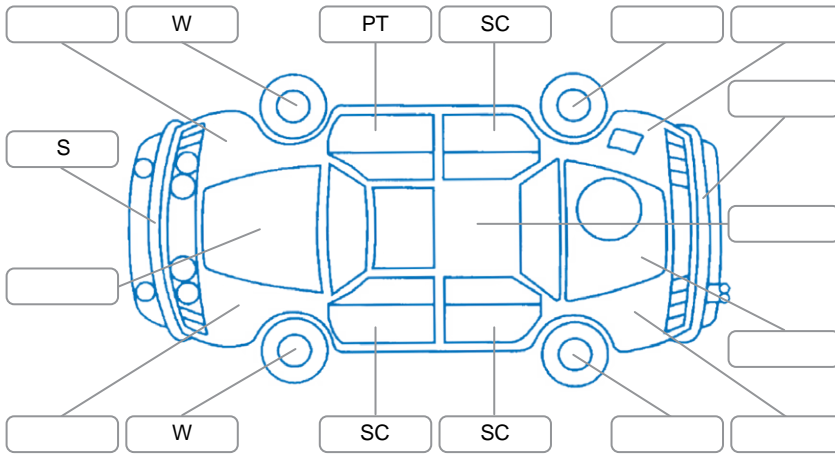

Key

S = Scratch R = Rust C = Crack * = Decals W = Significant scuffs
 D = Dent PT = Paint defect P = Pin dent SC = Stone Chips

Note: some defects and blemishes may not be displayed in the diagram

Body Inspection Comments

Conditions During Body Inspection Dry

Under Carriage and Under Bonnet Inspection Comments

Front wheel drive.
 Freshly serviced.
 New tyres installed.

Interior Comments

Seats:	Average
Carpets:	Average
Panels:	Average
Dashboard:	Average