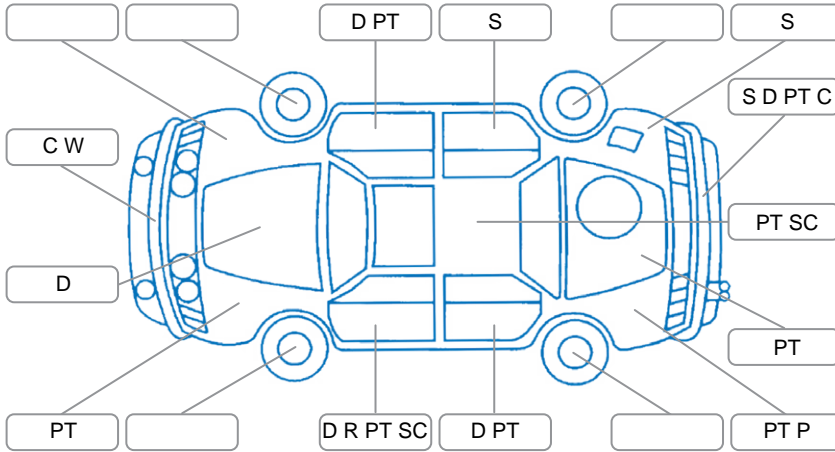

Report ID:	28,171,684	Version:	2
Created:	20 May 2026		

Make:	Ford	Model:	Focus
Body Style:	Hatchback	Year:	2007
Rego No.:	EDW535	Rego Expiry:	
WoF Expiry:	23 Apr 2027	Odometer:	98,540 Kms
Good No.:	28171684	VIN:	WF05XXGCD57Y47864
Next Service:	108,520	Service History:	No

Key

S = Scratch R = Rust C = Crack * = Decals W = Significant scuffs
 D = Dent PT = Paint defect P = Pin dent SC = Stone Chips

Note: some defects and blemishes may not be displayed in the diagram

Body Inspection Comments

Stone chips in windscreen.

Conditions During Body Inspection

Dry

Under Carriage and Under Bonnet Inspection Comments

Interior Comments

Seats:	Average
Carpets:	Average
Panels:	Average
Dashboard:	Average

General Comments