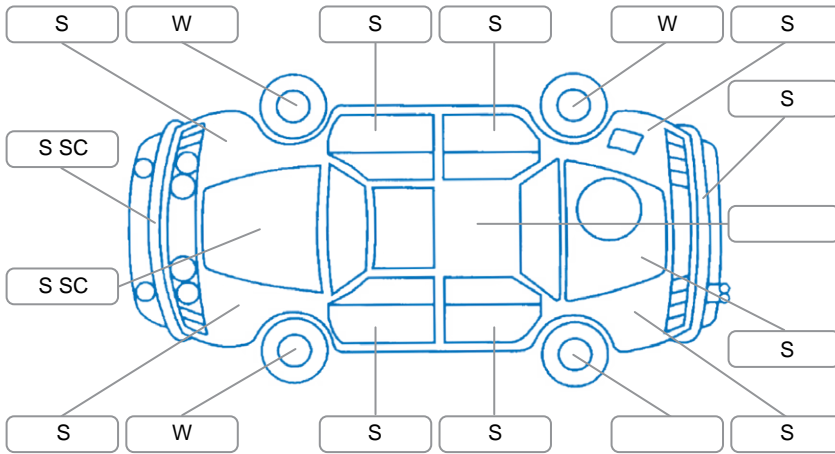

Report ID:	28,171,645	Version:	1
Created:	11 May 2026		

Make:	Holden	Model:	Captiva 7
Body Style:	SUV	Year:	2018
Rego No.:	LCL501	Rego Expiry:	03 Aug 2026
WoF Expiry:	22 May 2027	Odometer:	166,209 Kms
Good No.:	28171645	VIN:	KL3CD2669HB762161
Next Service:	176,000	Service History:	Yes

**Key**

S = Scratch    R = Rust    C = Crack    \* = Decals    W = Significant scuffs  
 D = Dent    PT = Paint defect    P = Pin dent    SC = Stone Chips

Note: some defects and blemishes may not be displayed in the diagram