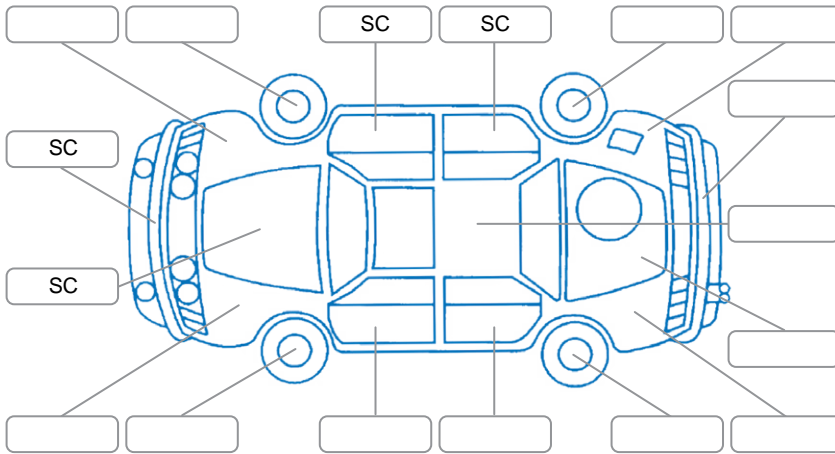

Report ID:	28,171,553	Version:	3
Created:	14 May 2026		

Make:	KIA	Model:	Sportage
Body Style:	SUV	Year:	2016
Rego No.:	KBN271	Rego Expiry:	09 Oct 2026
WoF Expiry:	28 May 2027	Odometer:	96,827 Kms
Good No.:	28171553	VIN:	KNAPR81CSG7076085
Next Service:	106000	Service History:	No

**Key**  
 S = Scratch    R = Rust    C = Crack    \* = Decals    W = Significant scuffs  
 D = Dent    PT = Paint defect    P = Pin dent    SC = Stone Chips

Note: some defects and blemishes may not be displayed in the diagram