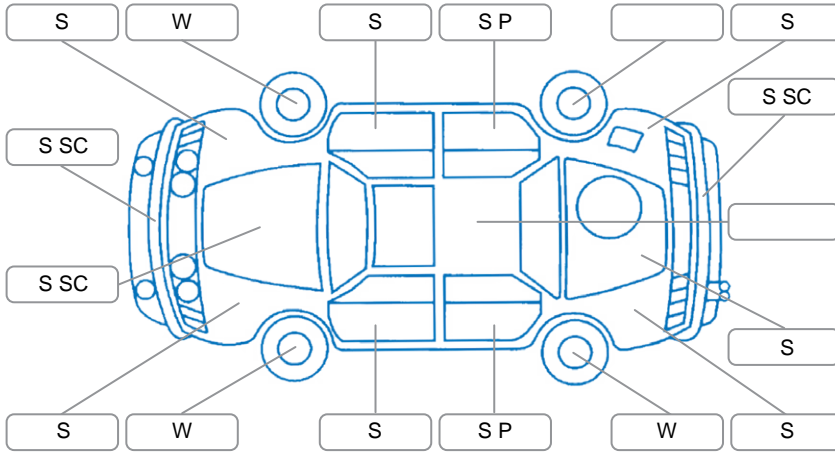

Report ID:	28,171,524	Version:	1
Created:	11 May 2026		

Make:	Alfa Romeo	Model:	Giulietta
Body Style:	Hatchback	Year:	2013
Rego No.:	KTE684	Rego Expiry:	27 Aug 2026
WoF Expiry:	31 Jul 2026	Odometer:	145,007 Kms
Good No.:	28171524	VIN:	ZAR94000007198903
Next Service:	155,000	Service History:	Yes

**Key**

S = Scratch    R = Rust    C = Crack    \* = Decals    W = Significant scuffs  
 D = Dent    PT = Paint defect    P = Pin dent    SC = Stone Chips

Note: some defects and blemishes may not be displayed in the diagram