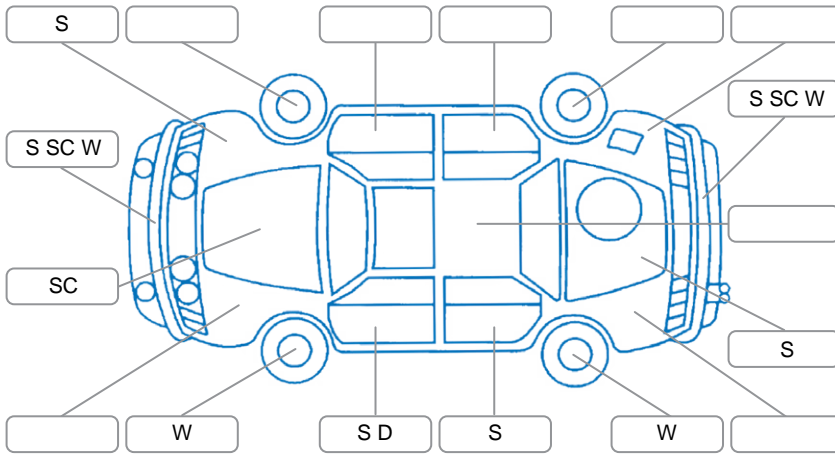

Report ID:	28,171,303	Version:	1
Created:	25 May 2026		

Make:	Honda	Model:	HR-V
Body Style:	SUV	Year:	2016
Rego No.:	JYD694	Rego Expiry:	05 Nov 2026
WoF Expiry:	03 Jun 2027	Odometer:	65,921 Kms
Good No.:	28171303	VIN:	MRHRU5830GP061281
Next Service:	74,000 Kms	Service History:	No

Key
 S = Scratch R = Rust C = Crack * = Decals W = Significant scuffs
 D = Dent PT = Paint defect P = Pin dent SC = Stone Chips

Note: some defects and blemishes may not be displayed in the diagram

Body Inspection Comments

Conditions During Body Inspection: Dry

Under Carriage and Under Bonnet Inspection Comments

2WD

Interior Comments

Seats:	Slight wear and stain on drivers seat
Carpets:	Good
Panels:	Good
Dashboard:	Good

General Comments