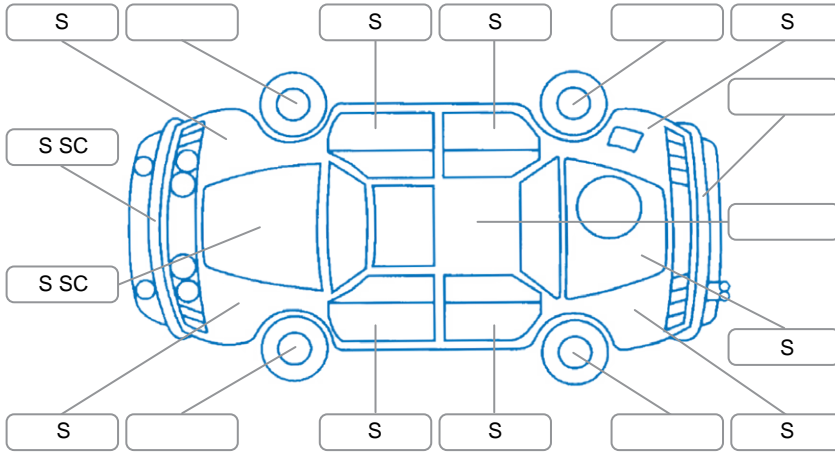

Report ID:	28,171,272	Version:	1
Created:	17 May 2026		

Make:	Suzuki	Model:	Swift
Body Style:	Hatchback	Year:	2021
Rego No.:	NRK464	Rego Expiry:	04 Aug 2026
WoF Expiry:	28 May 2027	Odometer:	37,374 Kms
Good No.:	28171272	VIN:	JSAAZC33S00402017
Next Service:	47,300	Service History:	Yes

Key
 S = Scratch R = Rust C = Crack * = Decals W = Significant scuffs
 D = Dent PT = Paint defect P = Pin dent SC = Stone Chips

Note: some defects and blemishes may not be displayed in the diagram

Body Inspection Comments

Conditions During Body Inspection: Dry

Under Carriage and Under Bonnet Inspection Comments

Interior Comments

Seats:	Good
Carpets:	Good
Panels:	Good
Dashboard:	Good

General Comments

Road Conditions During Test Drive	Dry		
Engine Timing Mechanism	Timing Chain		
Evidence of Cam Belt Replacement	<input type="checkbox"/> Yes	<input type="checkbox"/> No	Kms
Inspected by:	Kyle Kelly		
Published by:	Ryan Stanley		
Inspection Date:	17 May 2026		