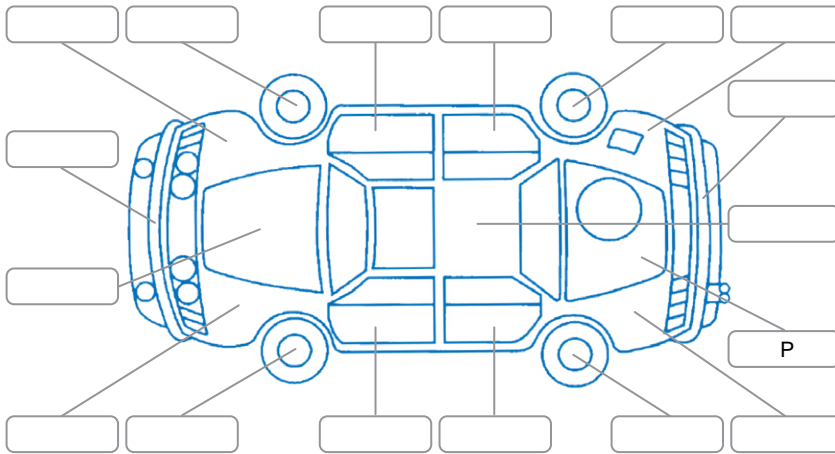

Report ID:	28,171,199	Version:	2
Created:	13 May 2026		

Make:	KIA	Model:	Sportage
Body Style:	SUV	Year:	2018
Rego No.:	LSF793	Rego Expiry:	25 Oct 2026
WoF Expiry:	10 May 2027	Odometer:	64,859 Kms
Good No.:	28171199	VIN:	KNAPM81AMK7534587
Next Service:	75000	Service History:	No

Key
 S = Scratch R = Rust C = Crack * = Decals W = Significant scuffs
 D = Dent PT = Paint defect P = Pin dent SC = Stone Chips

Note: some defects and blemishes may not be displayed in the diagram

Body Inspection Comments

Conditions During Body Inspection: Wet Dry

Under Carriage and Under Bonnet Inspection Comments

Interior Comments

Seats:	Good
Carpets:	Good
Panels:	Good
Dashboard:	Good

General Comments

Road Conditions During Test Drive	Dry		
Engine Timing Mechanism	Timing Chain		
Evidence of Cam Belt Replacement	<input type="checkbox"/> Yes	<input type="checkbox"/> No	Kms
Inspected by:	Alana Saunders		
Published by:	Alana Saunders		
Inspection Date:	13 May 2026		