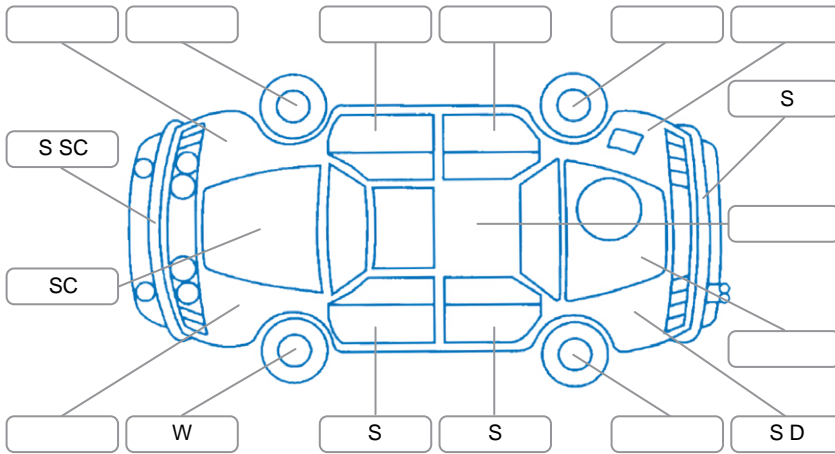

Key
 S = Scratch R = Rust C = Crack * = Decals W = Significant scuffs
 D = Dent PT = Paint defect P = Pin dent SC = Stone Chips

Note: some defects and blemishes may not be displayed in the diagram

Body Inspection Comments

Minor stone chips on windscreen

Conditions During Body Inspection

Dry

Under Carriage and Under Bonnet Inspection Comments

Front wheel drive

Interior Comments

Seats:	Good
Carpets:	Good
Panels:	Good
Dashboard:	Good