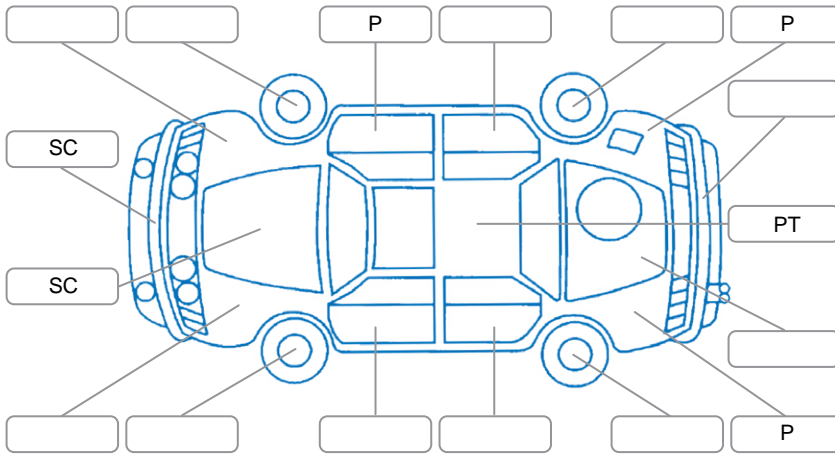

Report ID:	28,171,106	Version:	3
Created:	04 Jun 2026		

Make:	Holden	Model:	UTE
Body Style:	Utility	Year:	2010
Rego No.:	FQK466	Rego Expiry:	26 Jul 2026
WoF Expiry:	04 Nov 2026	Odometer:	178,323 Kms
Good No.:	28171106	VIN:	6G1EK4EV3BL504468
Next Service:	188,324 Kms	Service History:	No

Key

S = Scratch R = Rust C = Crack * = Decals W = Significant scuffs
 D = Dent PT = Paint defect P = Pin dent SC = Stone Chips

Note: some defects and blemishes may not be displayed in the diagram

Body Inspection Comments

Conditions During Body Inspection: Dry

Under Carriage and Under Bonnet Inspection Comments

Interior Comments

Seats:	Good
Carpets:	Good
Panels:	Good
Dashboard:	Good

General Comments

Road Conditions During Test Drive	Dry	
Engine Timing Mechanism	Timing Chain	
Evidence of Cam Belt Replacement	<input type="checkbox"/> Yes <input type="checkbox"/> No	Kms
Inspected by:	LukaAjitvan Woerden	
Published by:	Harry Dodds	
Inspection Date:	08 May 2026	