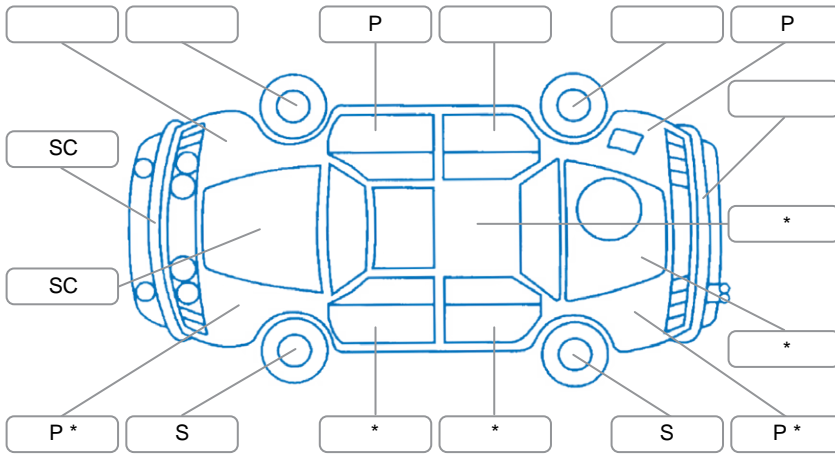

Report ID:	28,171,096	Version:	2
Created:	08 May 2026		

Make:	Ford	Model:	Focus
Body Style:	Wagon	Year:	2017
Rego No.:	KPL807	Rego Expiry:	15 Nov 2026
WoF Expiry:	22 Apr 2027	Odometer:	75,698 Kms
Good No.:	28171096	VIN:	WF06XXGCC6GS47906
Next Service:	85,675kms	Service History:	No

**Key**  
 S = Scratch    R = Rust    C = Crack    \* = Decals    W = Significant scuffs  
 D = Dent    PT = Paint defect    P = Pin dent    SC = Stone Chips

Note: some defects and blemishes may not be displayed in the diagram