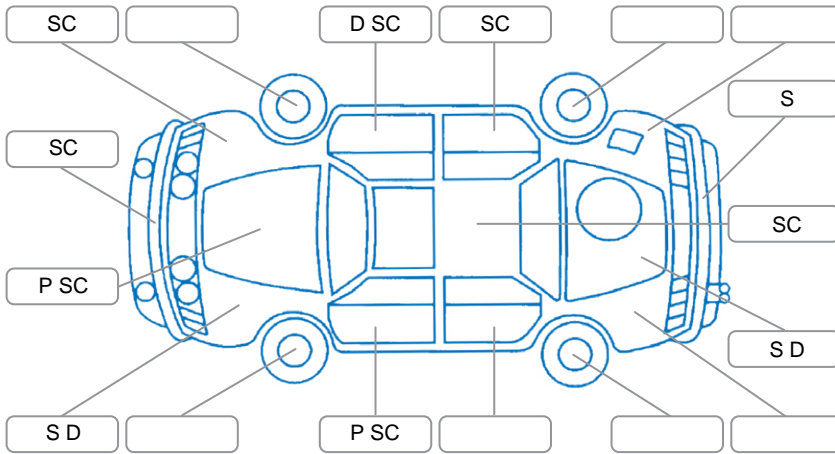

Report ID:	28,171,054	Version:	1
Created:	08 May 2026		

Make:	Mazda	Model:	CX-5
Body Style:	SUV	Year:	2017
Rego No.:	KPR527	Rego Expiry:	07 Jun 2026
WoF Expiry:	09 Jun 2026	Odometer:	187,134 Kms
Good No.:	28171054	VIN:	JM0KF4WLA00102112
Next Service:	197000	Service History:	No

Key
 S = Scratch R = Rust C = Crack * = Decals W = Significant scuffs
 D = Dent PT = Paint defect P = Pin dent SC = Stone Chips

Note: some defects and blemishes may not be displayed in the diagram

Body Inspection Comments

Conditions During Body Inspection: Dry

Under Carriage and Under Bonnet Inspection Comments

Interior Comments

Seats:	Average
Carpets:	Average
Panels:	Good
Dashboard:	Good

General Comments

Road Conditions During Test Drive	Dry	
Engine Timing Mechanism	Timing Chain	
Evidence of Cam Belt Replacement	<input type="checkbox"/> Yes <input type="checkbox"/> No	Kms
Inspected by:	Chris Buckley	
Published by:	Jeremy Hutchings	
Inspection Date:	08 May 2026	