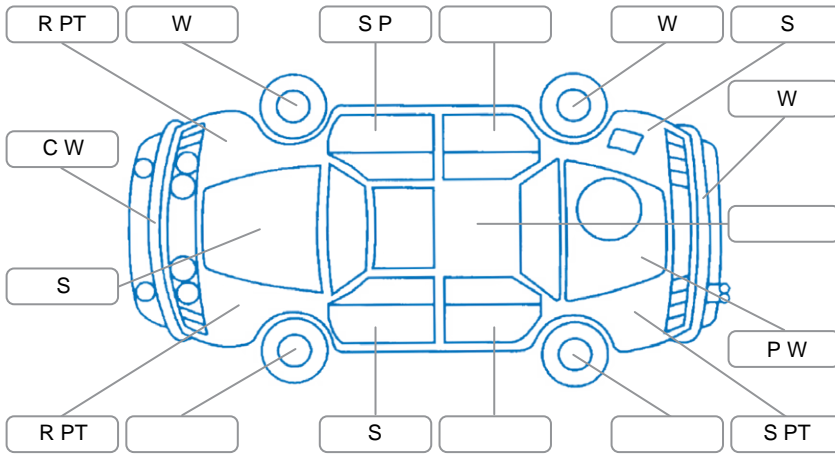

Report ID:	28,170,985	Version:	2
Created:	19 May 2026		

Make:	Nissan	Model:	Fairlady
Body Style:	Sports Car	Year:	2005
Rego No.:	350BBY	Rego Expiry:	20 May 2026
WoF Expiry:	26 Mar 2027	Odometer:	114,202 Kms
Good No.:	28170985	VIN:	7AT0DH2PX13402397
Next Service:	No Sticker	Service History:	No

**Key**  
 S = Scratch    R = Rust    C = Crack    \* = Decals    W = Significant scuffs  
 D = Dent    PT = Paint defect    P = Pin dent    SC = Stone Chips

Note: some defects and blemishes may not be displayed in the diagram