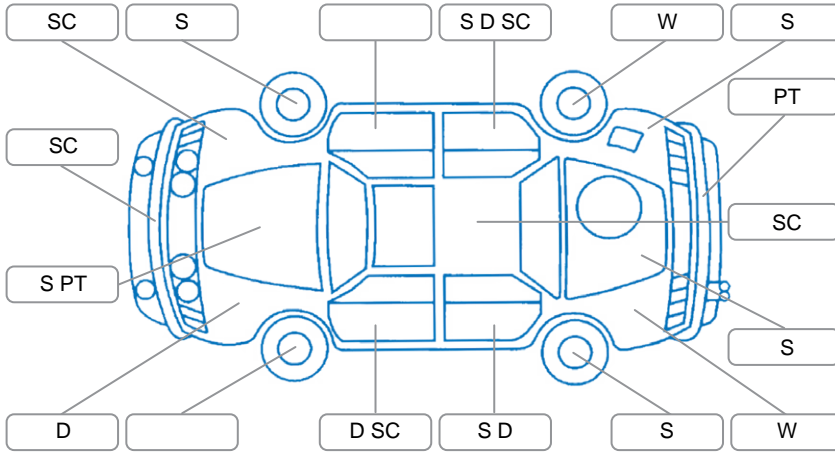

Report ID:	28,170,971	Version:	1
Created:	12 May 2026		

Make:	Toyota	Model:	Aqua
Body Style:	Hatchback	Year:	2012
Rego No.:	PKQ920	Rego Expiry:	05 May 2026
WoF Expiry:	26 May 2027	Odometer:	180,840 Kms
Good No.:	28170971	VIN:	7AT0H65YX22125110
Next Service:	190800	Service History:	No

**Key**

S = Scratch    R = Rust    C = Crack    \* = Decals    W = Significant scuffs  
 D = Dent    PT = Paint defect    P = Pin dent    SC = Stone Chips

Note: some defects and blemishes may not be displayed in the diagram

**Body Inspection Comments**

Conditions During Body Inspection: Dry

**Under Carriage and Under Bonnet Inspection Comments**

Front-wheel drive

**Interior Comments**

Seats:	Average
Carpets:	Rip on driver's side, otherwise good
Panels:	Good
Dashboard:	Good