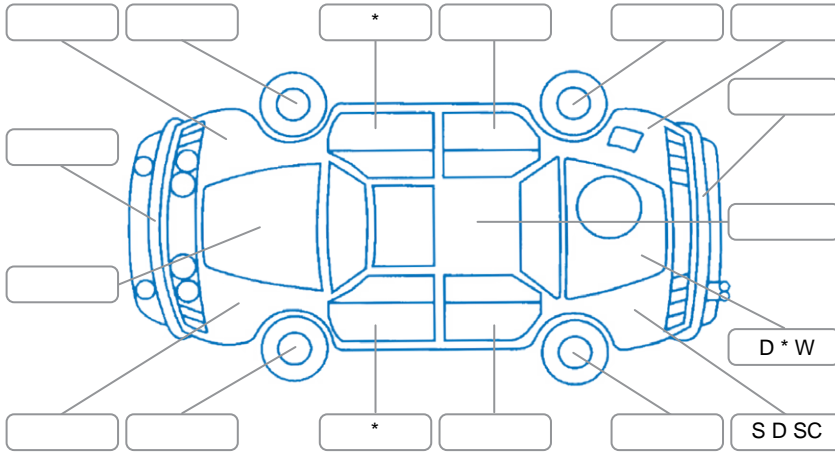

Report ID:	28,170,963	Version:	2
Created:	10 Jun 2026		

Make:	Mazda	Model:	Bt-50
Body Style:	Utility	Year:	2018
Rego No.:	LRZ866	Rego Expiry:	22 Oct 2026
WoF Expiry:	17 Jun 2027	Odometer:	169,590 Kms
Good No.:	28170963	VIN:	MMOUR0YG100850481
Next Service:	174000	Service History:	Yes

Key

S = Scratch R = Rust C = Crack * = Decals W = Significant scuffs
 D = Dent PT = Paint defect P = Pin dent SC = Stone Chips

Note: some defects and blemishes may not be displayed in the diagram

Body Inspection Comments