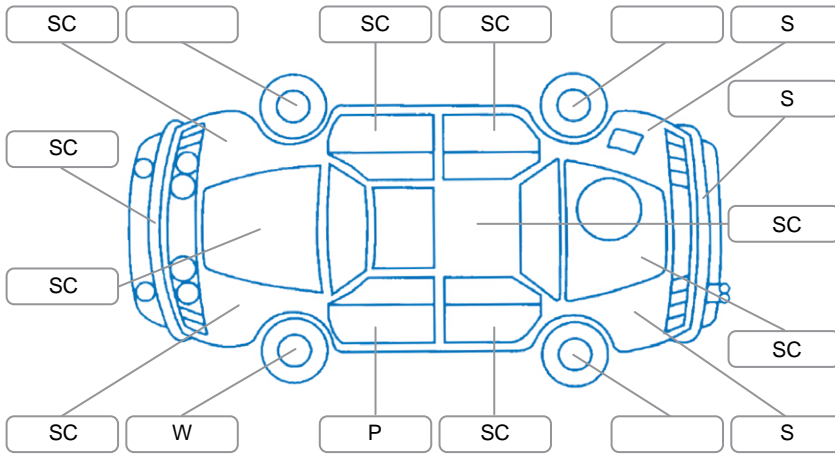

Report ID:	28,170,890	Version:	1
Created:	11 May 2026		

Make:	Ford	Model:	Kuga
Body Style:	SUV	Year:	2016
Rego No.:	JPE527	Rego Expiry:	10 Jan 2027
WoF Expiry:	16 Sep 2026	Odometer:	238,262 Kms
Good No.:	28170890	VIN:	WF0AXXWPMAFU34302
Next Service:	240138	Service History:	No

Key

S = Scratch R = Rust C = Crack * = Decals W = Significant scuffs
 D = Dent PT = Paint defect P = Pin dent SC = Stone Chips

Note: some defects and blemishes may not be displayed in the diagram

Body Inspection Comments

Conditions During Body Inspection Dry

Under Carriage and Under Bonnet Inspection Comments

All wheel drive
 Oil leak

Interior Comments

Seats:	Good
Carpets:	drivers floor mat damaged
Panels:	Good
Dashboard:	Good