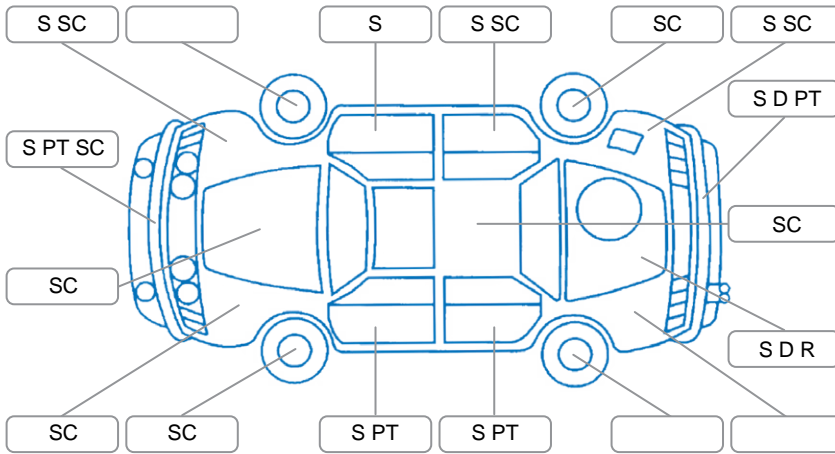

Report ID:	28,170,835	Version:	1
Created:	07 May 2026		

Make:	Ford	Model:	Ranger
Body Style:	Utility	Year:	2017
Rego No.:	LGP49	Rego Expiry:	02 Feb 2023
WoF Expiry:	14 Aug 2024	Odometer:	129,698 Kms
Good No.:	28170835	VIN:	MPBUMFF50HX137805
Next Service:		Service History:	No

Key

S = Scratch R = Rust C = Crack * = Decals W = Significant scuffs
 D = Dent PT = Paint defect P = Pin dent SC = Stone Chips

Note: some defects and blemishes may not be displayed in the diagram

Body Inspection Comments

Spare tyre is on left front, front bumper needs alignment, stone chips in the windscreen,

Conditions During Body Inspection

Dry

Under Carriage and Under Bonnet Inspection Comments

Oil leaks,

Interior Comments

Seats:	stains
Carpets:	Average
Panels:	Average
Dashboard:	Average

General Comments

Service is due, tyre pressure light is on,

Road Conditions During Test Drive Dry

Engine Timing Mechanism Timing Chain

Evidence of Cam Belt Replacement Yes No Kms