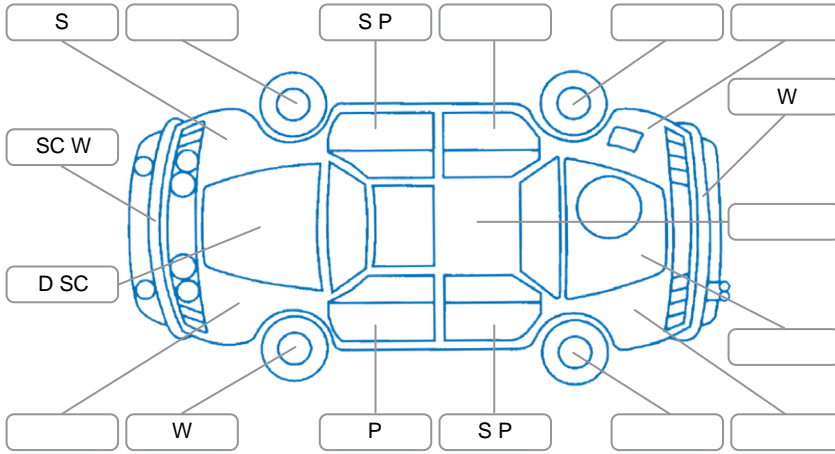

Report ID:	28,170,651	Version:	1
Created:	13 May 2026		

Make:	Ford	Model:	Endura
Body Style:	SUV	Year:	2019
Rego No.:	MJB165	Rego Expiry:	18 Nov 2026
WoF Expiry:	10 May 2027	Odometer:	162,976 Kms
Good No.:	28170651	VIN:	2FMTK5JA1KBC30221
Next Service:	12/5/27 or 172000km	Service History:	Yes

**Key**

S = Scratch    R = Rust    C = Crack    \* = Decals    W = Significant scuffs  
 D = Dent    PT = Paint defect    P = Pin dent    SC = Stone Chips

Note: some defects and blemishes may not be displayed in the diagram