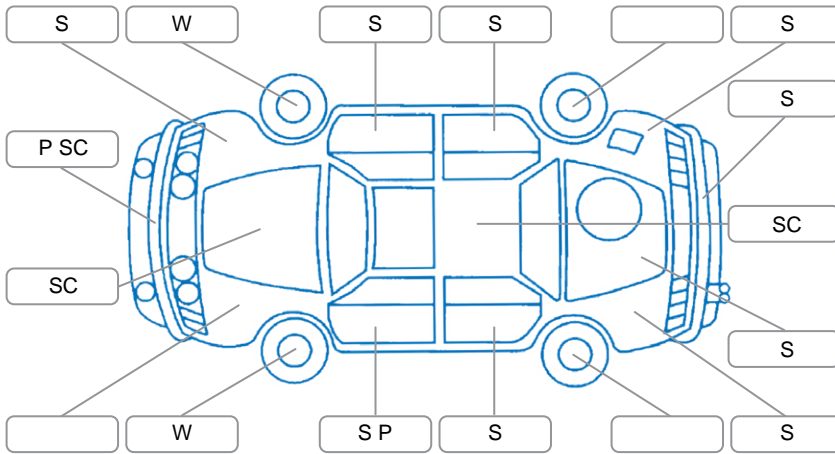

Report ID:	28,170,622	Version:	1
Created:	11 May 2026		

Make:	Ford	Model:	Focus
Body Style:	Wagon	Year:	2011
Rego No.:	FTN971	Rego Expiry:	27 Nov 2026
WoF Expiry:	29 Nov 2026	Odometer:	270,070 Kms
Good No.:	28170622	VIN:	WF0SXXGCDSAB27002
Next Service:	276800	Service History:	No

Key

S = Scratch R = Rust C = Crack * = Decals W = Significant scuffs
 D = Dent PT = Paint defect P = Pin dent SC = Stone Chips

Note: some defects and blemishes may not be displayed in the diagram

Body Inspection Comments

Spare wheel missing

Conditions During Body Inspection

Wet

Under Carriage and Under Bonnet Inspection Comments

Front wheel drive

Interior Comments

Seats: Good

Carpets: Good