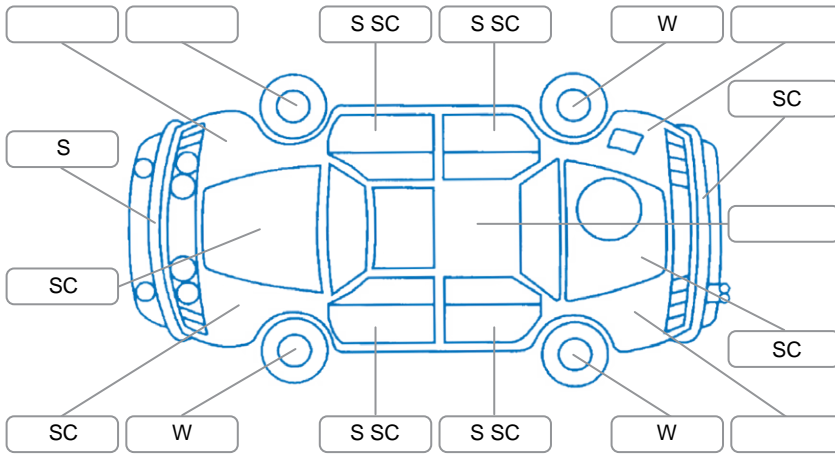

Report ID:	28,170,565	Version:	1
Created:	09 May 2026		

Make:	BMW	Model:	X5
Body Style:	SUV	Year:	2019
Rego No.:	MMR180	Rego Expiry:	30 Oct 2026
WoF Expiry:	12 Feb 2027	Odometer:	116,209 Kms
Good No.:	28170565	VIN:	WBACV02070LP66685
Next Service:	0km	Service History:	No

Key

S = Scratch R = Rust C = Crack * = Decals W = Significant scuffs
 D = Dent PT = Paint defect P = Pin dent SC = Stone Chips

Note: some defects and blemishes may not be displayed in the diagram

Body Inspection Comments