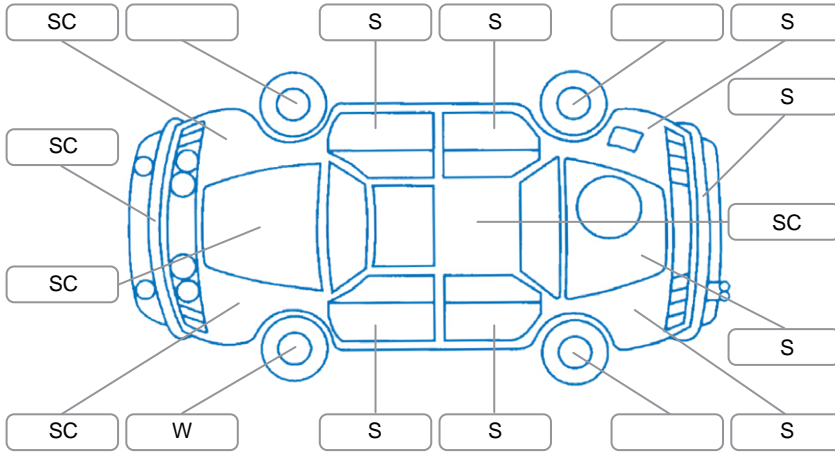

Report ID:	28,170,512	Version:	1
Created:	15 May 2026		

Make:	Volkswagen	Model:	Golf
Body Style:	Hatchback	Year:	2013
Rego No.:	GTG402	Rego Expiry:	15 Sep 2026
WoF Expiry:	02 May 2027	Odometer:	98,849 Kms
Good No.:	28170512	VIN:	WVWZZZ1KZCW334191
Next Service:	112000	Service History:	Yes

Key

S = Scratch R = Rust C = Crack * = Decals W = Significant scuffs
 D = Dent PT = Paint defect P = Pin dent SC = Stone Chips

Note: some defects and blemishes may not be displayed in the diagram

Body Inspection Comments

Conditions During Body Inspection: Dry

Under Carriage and Under Bonnet Inspection Comments

Front wheel drive

Interior Comments

Seats:	Good
Carpets:	Good
Panels:	Good
Dashboard:	Good

General Comments

Road Conditions During Test Drive	Dry		
Engine Timing Mechanism	Timing Chain		
Evidence of Cam Belt Replacement	<input type="checkbox"/> Yes	<input type="checkbox"/> No	Kms
Inspected by:	Janine Bell		
Published by:	Jaykib Collins		
Inspection Date:	10 May 2026		