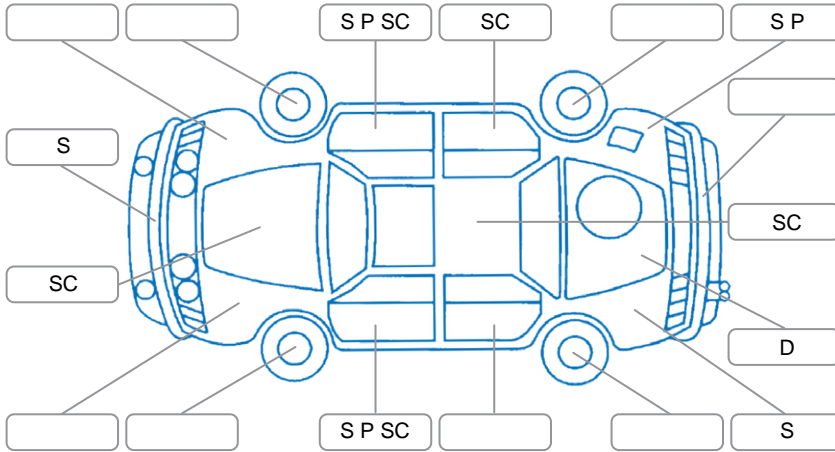

Report ID:	28,170,391	Version:	2
Created:	14 May 2026		

Make:	Volkswagen	Model:	T6
Body Style:	Van	Year:	2018
Rego No.:	LLU532	Rego Expiry:	24 Jun 2026
WoF Expiry:	15 Jul 2026	Odometer:	107,245 Kms
Good No.:	28170391	VIN:	WV1ZZZ7HZJX028828
Next Service:	143000	Service History:	No

Key

S = Scratch R = Rust C = Crack * = Decals W = Significant scuffs
 D = Dent PT = Paint defect P = Pin dent SC = Stone Chips

Note: some defects and blemishes may not be displayed in the diagram

Body Inspection Comments

A Pillar minor Dent , Rear stop lights Broken x 2 ,

Conditions During Body Inspection

Dry

Under Carriage and Under Bonnet Inspection Comments

Oil seepage lower engine Area, surface rust on suspension components.