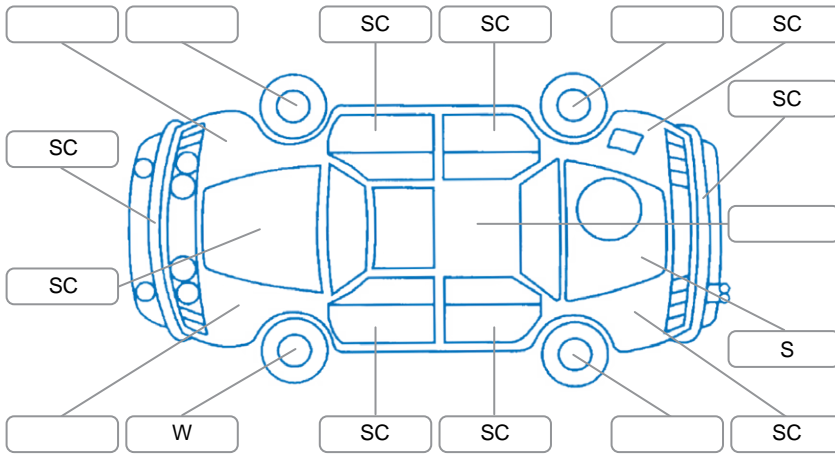

Report ID:	28,170,370	Version:	1
Created:	14 May 2026		

Make:	Nissan	Model:	Juke
Body Style:	SUV	Year:	2013
Rego No.:	GZN474	Rego Expiry:	30 Jul 2026
WoF Expiry:	29 Sep 2026	Odometer:	124,732 Kms
Good No.:	28170370	VIN:	SJNFBAF15A6300953
Next Service:	134713	Service History:	No

Key
 S = Scratch R = Rust C = Crack * = Decals W = Significant scuffs
 D = Dent PT = Paint defect P = Pin dent SC = Stone Chips

Note: some defects and blemishes may not be displayed in the diagram

Body Inspection Comments

Conditions During Body Inspection: Dry

Under Carriage and Under Bonnet Inspection Comments

Front wheel drive

Interior Comments

Seats:	Good
Carpets:	Good
Panels:	Good
Dashboard:	Good

General Comments

A/C not cold