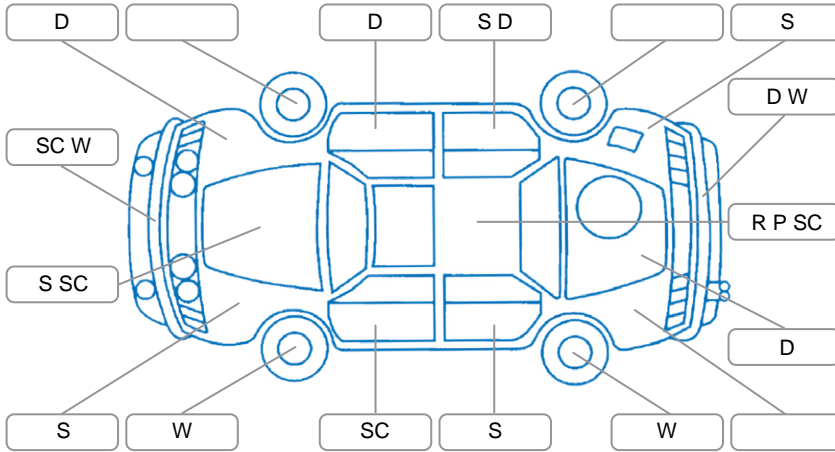

Make:	Suzuki	Model:	Swift
Body Style:	Hatchback	Year:	2019
Rego No.:	MCG765	Rego Expiry:	14 Jul 2026
WoF Expiry:	19 Feb 2027	Odometer:	60,461 Kms
Good No.:	28170343	VIN:	JSAAZC83S00264960
Next Service:	71000	Service History:	Yes

Key
 S = Scratch R = Rust C = Crack * = Decals W = Significant scuffs
 D = Dent PT = Paint defect P = Pin dent SC = Stone Chips

Note: some defects and blemishes may not be displayed in the diagram

Body Inspection Comments

Rear bumper misaligned

Conditions During Body Inspection

Dry

Under Carriage and Under Bonnet Inspection Comments

Underbody surface rust

Interior Comments

Seats:	Good
Carpets:	Good
Panels:	Good
Dashboard:	Good