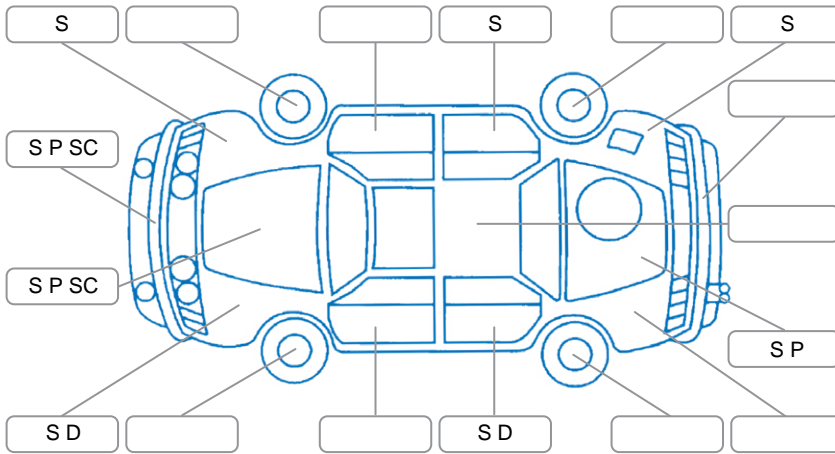

Report ID:	28,170,225	Version:	1
Created:	17 May 2026		

Make:	Holden	Model:	Colorado
Body Style:	Utility	Year:	2017
Rego No.:	KJQ144	Rego Expiry:	31 Oct 2026
WoF Expiry:	11 Apr 2026	Odometer:	198,000 Kms
Good No.:	28170225	VIN:	MMU148EK0HH610250
Next Service:	200,000	Service History:	Yes

Key
 S = Scratch R = Rust C = Crack * = Decals W = Significant scuffs
 D = Dent PT = Paint defect P = Pin dent SC = Stone Chips

Note: some defects and blemishes may not be displayed in the diagram

Body Inspection Comments

Aerial stork missing

Conditions During Body Inspection

Under Carriage and Under Bonnet Inspection Comments

RWD
 Underbody surface rust

Interior Comments

Seats:	all seats stained, drivers seat worn
Carpets:	Average
Panels:	Average
Dashboard:	Average

General Comments

correct odometer is 195,601 kms ##
 Exhaust shield loose underneath

Road Conditions During Test Drive	Dry		
Engine Timing Mechanism	Cambelt		
Evidence of Cam Belt Replacement	<input checked="" type="checkbox"/> Yes	<input type="checkbox"/> No	172,328 Kms
Inspected by:	Kyle Kelly		
Published by:	Robert Chardon		
Inspection Date:	17 May 2026		