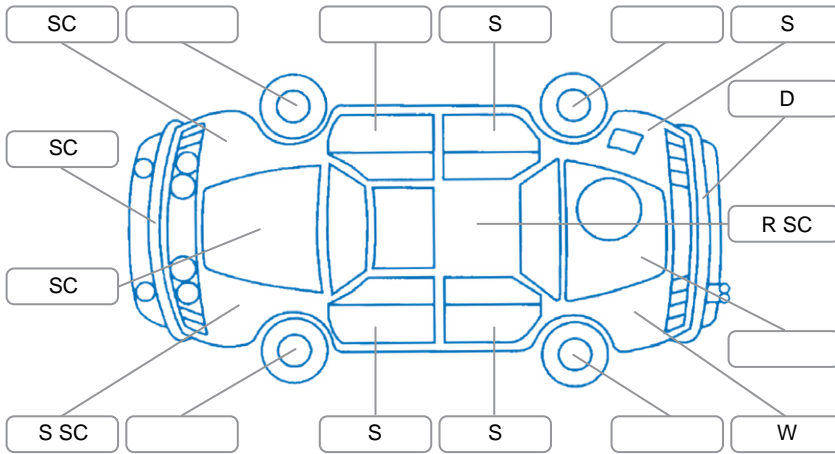

Report ID:	28,170,202	Version:	2
Created:	08 May 2026		

Make:	Toyota	Model:	Hilux
Body Style:	Utility	Year:	2020
Rego No.:	NET623	Rego Expiry:	08 Dec 2026
WoF Expiry:	18 Dec 2026	Odometer:	180,214 Kms
Good No.:	28170202	VIN:	MROJA3DD700347553
Next Service:	Overdue	Service History:	Yes

Key
 S = Scratch R = Rust C = Crack * = Decals W = Significant scuffs
 D = Dent PT = Paint defect P = Pin dent SC = Stone Chips

Note: some defects and blemishes may not be displayed in the diagram

Body Inspection Comments

Conditions During Body Inspection: Dry

Under Carriage and Under Bonnet Inspection Comments

Possible Engine Oil Leak, Further Investigation Required to Confirm

Interior Comments

Seats:	Good
Carpets:	Good
Panels:	Good
Dashboard:	Good