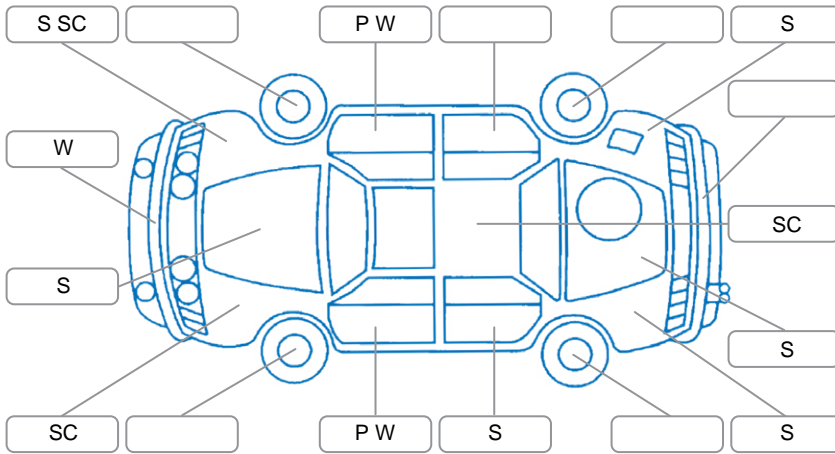

Report ID:	28,170,130	Version:	1
Created:	12 May 2026		

Make:	Toyota	Model:	Rav4
Body Style:	SUV	Year:	2022
Rego No.:	PMN145	Rego Expiry:	10 Oct 2026
WoF Expiry:	14 Mar 2027	Odometer:	48,684 Kms
Good No.:	28170130	VIN:	JTMBW3FV40D161701
Next Service:	60,000 Kms	Service History:	Yes

**Key**  
 S = Scratch    R = Rust    C = Crack    \* = Decals    W = Significant scuffs  
 D = Dent    PT = Paint defect    P = Pin dent    SC = Stone Chips

Note: some defects and blemishes may not be displayed in the diagram