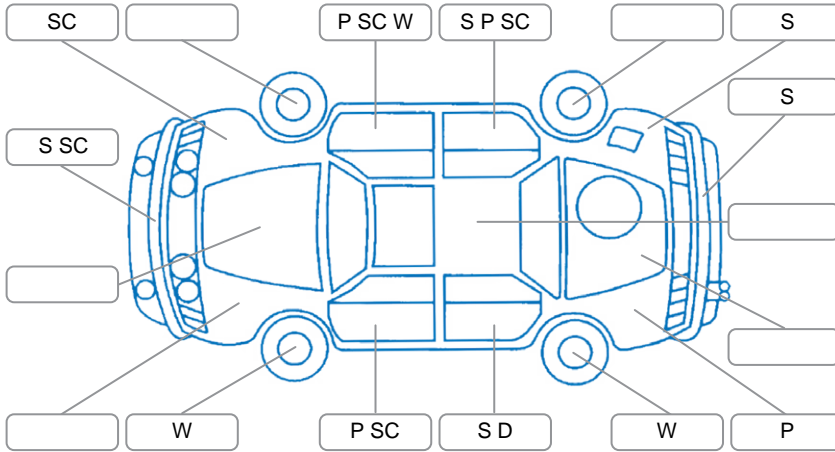

Report ID:	28,170,124	Version:	1
Created:	31 May 2026		

Make:	Mitsubishi	Model:	Outlander
Body Style:	SUV	Year:	2017
Rego No.:	KRZ136	Rego Expiry:	03 Jul 2026
WoF Expiry:	29 May 2027	Odometer:	75,261 Kms
Good No.:	28170124	VIN:	JMFXTGF8WHZ003074
Next Service:	89,000 kms	Service History:	No

Key

S = Scratch R = Rust C = Crack * = Decals W = Significant scuffs
 D = Dent PT = Paint defect P = Pin dent SC = Stone Chips

Note: some defects and blemishes may not be displayed in the diagram

Body Inspection Comments

Conditions During Body Inspection: Dry

Under Carriage and Under Bonnet Inspection Comments

4-wheel drive.
Freshly serviced.

Interior Comments

Seats:	Average
Carpets:	Average
Panels:	Average
Dashboard:	Average