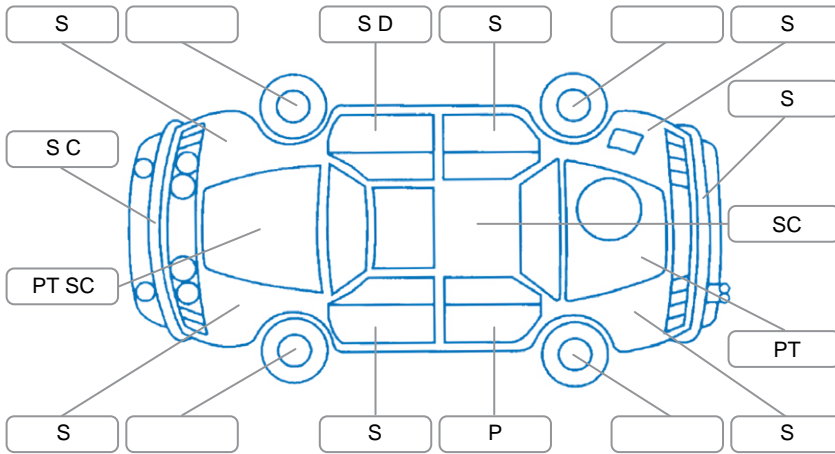

Report ID:	28,170,097	Version:	1
Created:	14 May 2026		

Make:	Suzuki	Model:	Swift
Body Style:	Hatchback	Year:	2006
Rego No.:	LDM259	Rego Expiry:	14 Jun 2026
WoF Expiry:	26 May 2027	Odometer:	197,690 Kms
Good No.:	28170097	VIN:	7AT0GK0CX17158354
Next Service:	208000	Service History:	No

**Key**  
 S = Scratch    R = Rust    C = Crack    \* = Decals    W = Significant scuffs  
 D = Dent    PT = Paint defect    P = Pin dent    SC = Stone Chips

Note: some defects and blemishes may not be displayed in the diagram