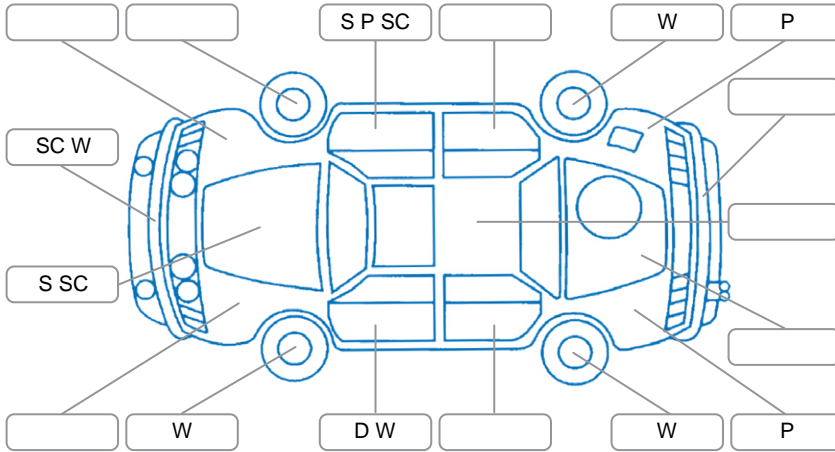

Key

S = Scratch R = Rust C = Crack * = Decals W = Significant scuffs
 D = Dent PT = Paint defect P = Pin dent SC = Stone Chips

Note: some defects and blemishes may not be displayed in the diagram

Body Inspection Comments

Front right hubcap missing

Conditions During Body Inspection

Dry

Under Carriage and Under Bonnet Inspection Comments

Interior Comments

Seats:	Good
Carpets:	Good
Panels:	Good
Dashboard:	Good

General Comments