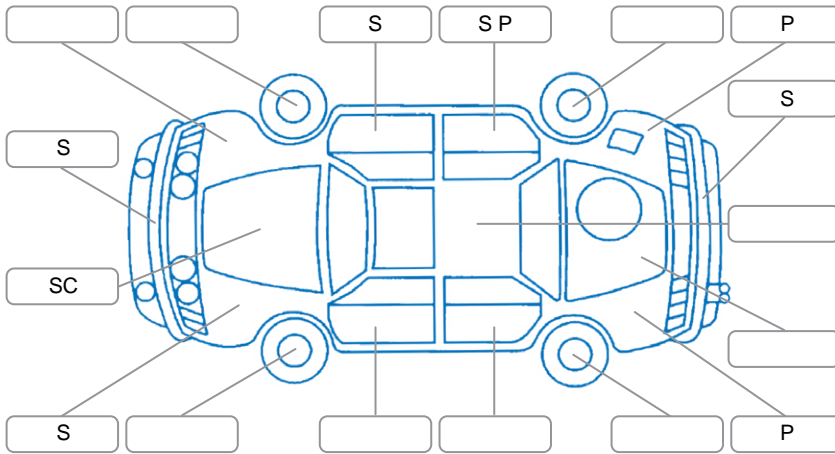

Report ID:	28,170,078	Version:	2
Created:	22 May 2026		

Make:	KIA	Model:	Sportage
Body Style:	SUV	Year:	2020
Rego No.:	NDQ251	Rego Expiry:	25 Nov 2026
WoF Expiry:	26 May 2027	Odometer:	70,393 Kms
Good No.:	28170078	VIN:	KNAPM813SM7885106
Next Service:	80,000 kms	Service History:	No

**Key**

S = Scratch    R = Rust    C = Crack    \* = Decals    W = Significant scuffs  
 D = Dent    PT = Paint defect    P = Pin dent    SC = Stone Chips

Note: some defects and blemishes may not be displayed in the diagram

Panels: Good

Dashboard: Good

**General Comments**

Road Conditions During Test Drive

Dry

Engine Timing Mechanism

Timing Chain

Evidence of Cam Belt Replacement