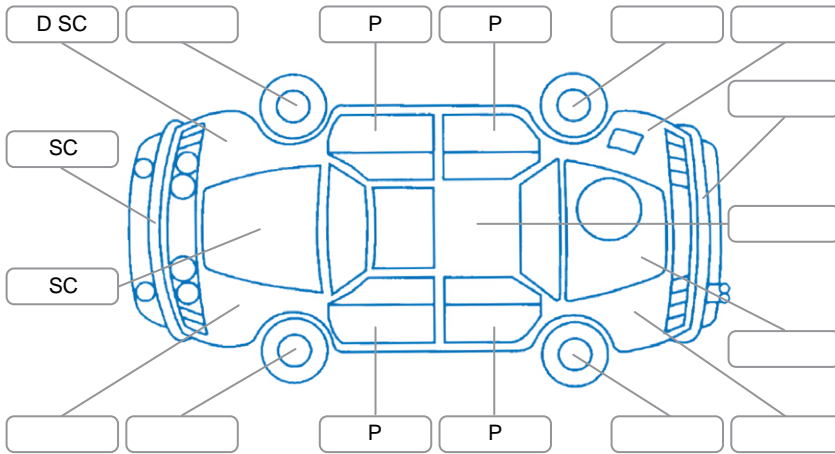

Report ID:	28,169,989	Version:	3
Created:	22 May 2026		

Make:	Mitsubishi	Model:	Pajero
Body Style:	SUV	Year:	2013
Rego No.:	GWF965	Rego Expiry:	30 May 2026
WoF Expiry:	01 Jun 2027	Odometer:	334,328 Kms
Good No.:	28169989	VIN:	JMFLYV98WEJ000147
Next Service:	344,329 Kms	Service History:	No

Key

S = Scratch R = Rust C = Crack * = Decals W = Significant scuffs
 D = Dent PT = Paint defect P = Pin dent SC = Stone Chips

Note: some defects and blemishes may not be displayed in the diagram

Body Inspection Comments