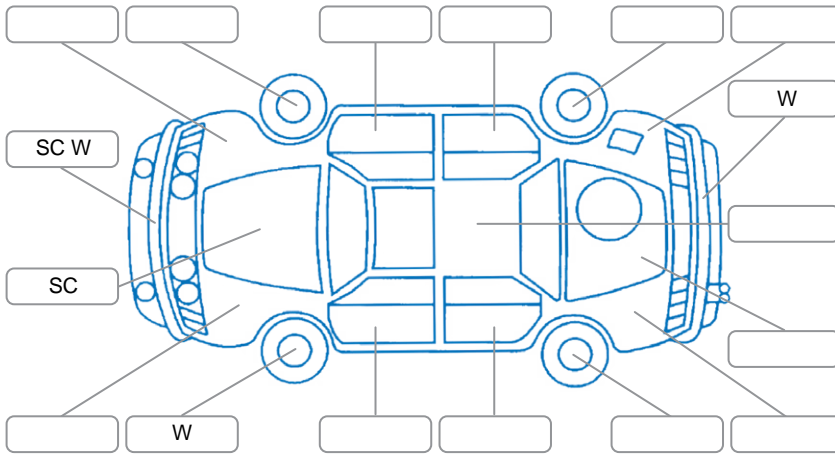

Report ID:	28,169,873	Version:	2
Created:	18 May 2026		

Make:	KIA	Model:	Niro
Body Style:	SUV	Year:	2023
Rego No.:	PQH520	Rego Expiry:	31 Jul 2026
WoF Expiry:	01 Jun 2027	Odometer:	93,592 Kms
Good No.:	28169873	VIN:	KNACP81EVP5059219
Next Service:	103,592km	Service History:	Yes

Key
 S = Scratch R = Rust C = Crack * = Decals W = Significant scuffs
 D = Dent PT = Paint defect P = Pin dent SC = Stone Chips

Note: some defects and blemishes may not be displayed in the diagram

Body Inspection Comments

Conditions During Body Inspection: Dry

Under Carriage and Under Bonnet Inspection Comments

Interior Comments

Seats:	Good
Carpets:	Good
Panels:	Good
Dashboard:	Good

General Comments

Front wheel drive

Road Conditions During Test Drive	Dry		
Engine Timing Mechanism	Timing Chain		
Evidence of Cam Belt Replacement	<input type="checkbox"/> Yes	<input type="checkbox"/> No	Kms
Inspected by:	Haden Brown		
Published by:	Cody O'Neill		
Inspection Date:	12 May 2026		