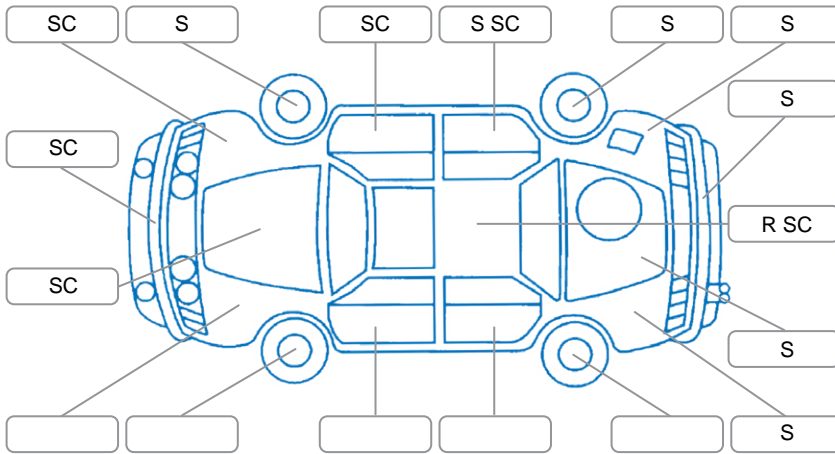

Report ID:	28,169,841	Version:	1
Created:	10 May 2026		

Make:	Toyota	Model:	Landcruiser Prado
Body Style:	SUV	Year:	2013
Rego No.:	RPH729	Rego Expiry:	22 Jul 2026
WoF Expiry:	28 Mar 2027	Odometer:	412,430 Kms
Good No.:	28169841	VIN:	JTEBH3FJX0K105745
Next Service:	423000	Service History:	Yes

Key
 S = Scratch R = Rust C = Crack * = Decals W = Significant scuffs
 D = Dent PT = Paint defect P = Pin dent SC = Stone Chips

Note: some defects and blemishes may not be displayed in the diagram

Body Inspection Comments