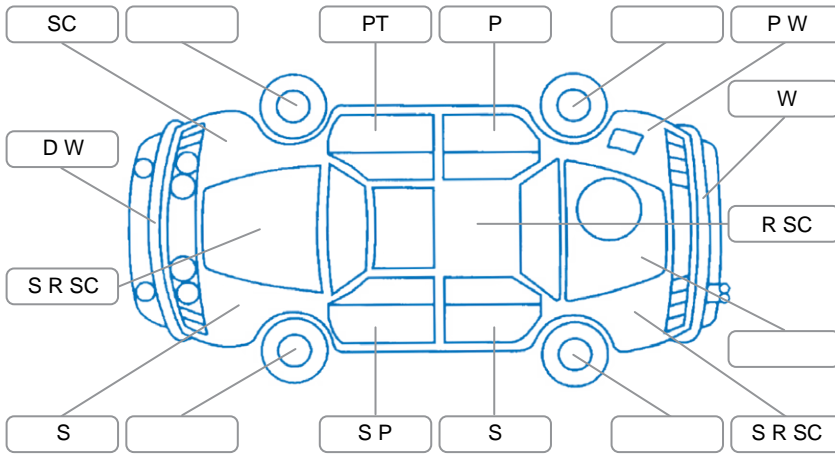

Report ID:	28,169,839	Version:	2
Created:	15 May 2026		

Make:	Mazda	Model:	CX-5
Body Style:	SUV	Year:	2017
Rego No.:	KQL306	Rego Expiry:	17 Oct 2026
WoF Expiry:	25 May 2027	Odometer:	116,841 Kms
Good No.:	28169839	VIN:	JM0KF2W7A00109485
Next Service:	126000kms	Service History:	No

**Key**

S = Scratch    R = Rust    C = Crack    \* = Decals    W = Significant scuffs  
 D = Dent    PT = Paint defect    P = Pin dent    SC = Stone Chips

Note: some defects and blemishes may not be displayed in the diagram