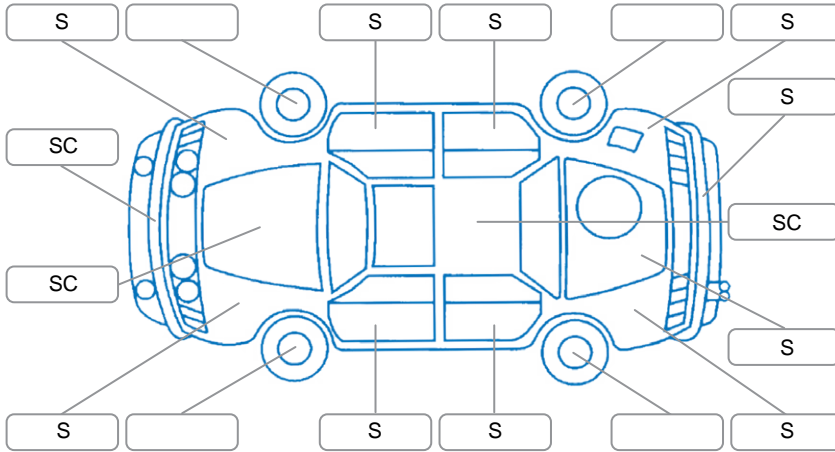

Report ID:	28,169,802	Version:	2
Created:	19 May 2026		

Make:	Skoda	Model:	Kodiaq
Body Style:	SUV	Year:	2019
Rego No.:	MKB350	Rego Expiry:	25 May 2026
WoF Expiry:	02 Jun 2027	Odometer:	176,104 Kms
Good No.:	28169802	VIN:	TMBMB9NS9K8065928
Next Service:	187110	Service History:	No

Key

S = Scratch R = Rust C = Crack * = Decals W = Significant scuffs
 D = Dent PT = Paint defect P = Pin dent SC = Stone Chips

Note: some defects and blemishes may not be displayed in the diagram

Body Inspection Comments

Conditions During Body Inspection: Dry

Under Carriage and Under Bonnet Inspection Comments

Four wheel drive

Interior Comments

Seats:	Good
Carpets:	Good
Panels:	Good
Dashboard:	Good

General Comments

Road Conditions During Test Drive	Dry		
Engine Timing Mechanism	Timing Chain		
Evidence of Cam Belt Replacement	<input type="checkbox"/> Yes	<input type="checkbox"/> No	Kms
Inspected by:	Janine Bell		
Published by:	Jaykib Collins		
Inspection Date:	10 May 2026		