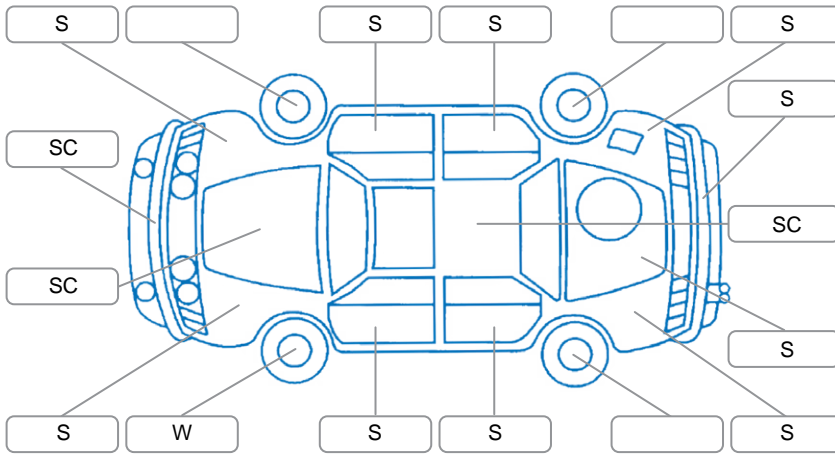

Report ID:	28,169,792	Version:	1
Created:	11 May 2026		

Make:	Volvo	Model:	V40
Body Style:	Hatchback	Year:	2016
Rego No.:	PLY485	Rego Expiry:	30 Aug 2026
WoF Expiry:	30 Apr 2027	Odometer:	111,991 Kms
Good No.:	28169792	VIN:	YV1MV40HGD2333774
Next Service:	122700	Service History:	No

Key
 S = Scratch R = Rust C = Crack * = Decals W = Significant scuffs
 D = Dent PT = Paint defect P = Pin dent SC = Stone Chips

Note: some defects and blemishes may not be displayed in the diagram

Body Inspection Comments