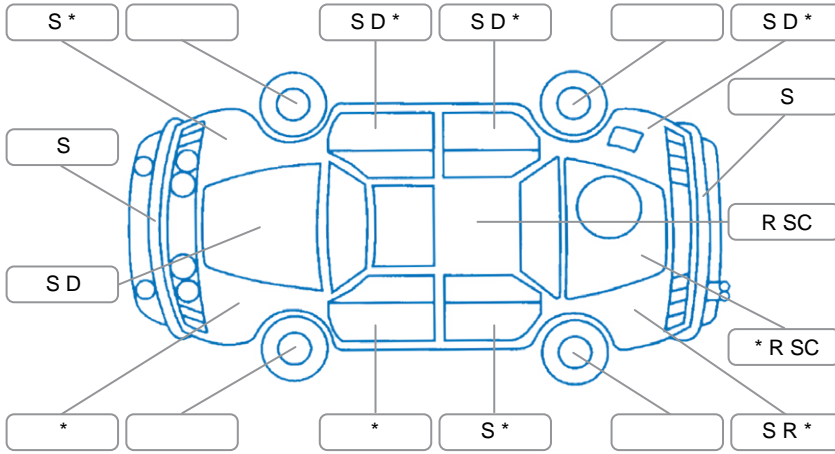

Key

S = Scratch R = Rust C = Crack * = Decals W = Significant scuffs
 D = Dent PT = Paint defect P = Pin dent SC = Stone Chips

Note: some defects and blemishes may not be displayed in the diagram

Body Inspection Comments

Windscreen stone chip inside cva, rear windscreen tint scratch, left sill dent, spare tools and jack missing,

Conditions During Body Inspection

Under Carriage and Under Bonnet Inspection Comments

Interior Comments

Seats:	Good
Carpets:	driver side torn
Panels:	Good
Dashboard:	Good

General Comments

Road Conditions During Test Drive	Dry
Engine Timing Mechanism	Cambelt
Evidence of Cam Belt Replacement	<input checked="" type="checkbox"/> Yes <input type="checkbox"/> No 101,320 Kms
Inspected by:	Curshey Accad
Published by:	Henry Manders
Inspection Date:	11 May 2026