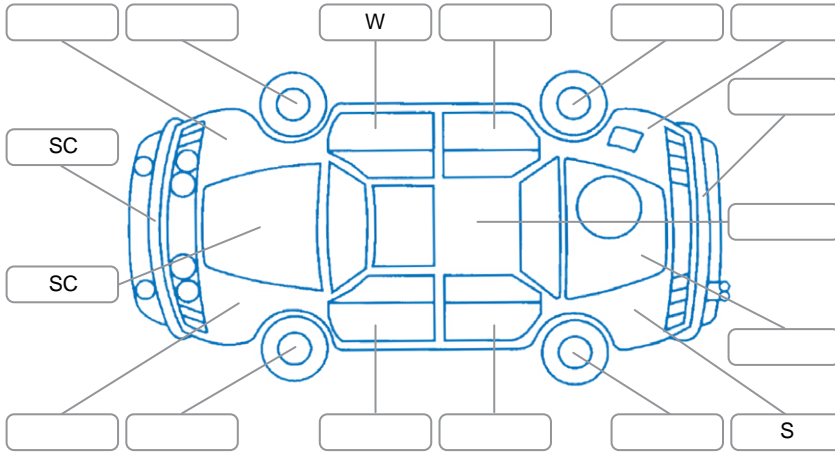

Report ID:	28,169,553	Version:	1
Created:	22 May 2026		

Make:	Holden	Model:	Captiva 5
Body Style:	SUV	Year:	2014
Rego No.:	HTF47	Rego Expiry:	31 Mar 2027
WoF Expiry:	30 Apr 2027	Odometer:	210,293 Kms
Good No.:	28169553	VIN:	KL3DA26U9EB034397
Next Service:	225000	Service History:	No

Key

S = Scratch R = Rust C = Crack * = Decals W = Significant scuffs
 D = Dent PT = Paint defect P = Pin dent SC = Stone Chips

Note: some defects and blemishes may not be displayed in the diagram

Body Inspection Comments