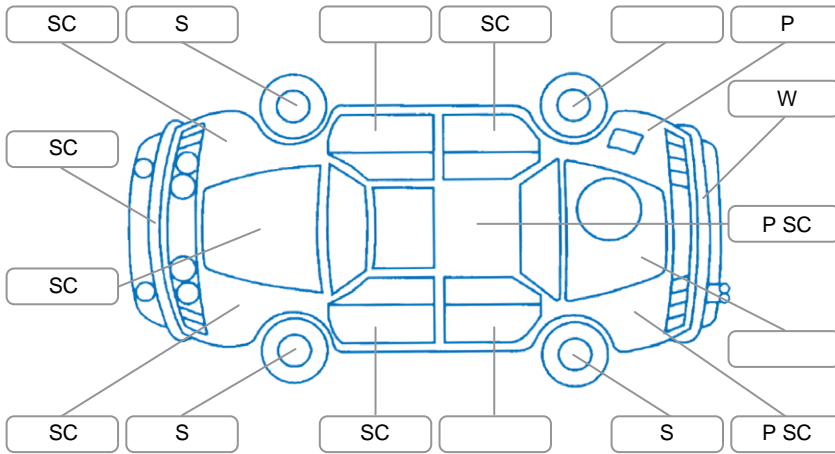

Report ID:	28,169,548	Version:	1
Created:	08 May 2026		

Make:	Subaru	Model:	Impreza
Body Style:	Sedan	Year:	2012
Rego No.:	NCN439	Rego Expiry:	19 Jul 2026
WoF Expiry:	14 Nov 2026	Odometer:	159,949 Kms
Good No.:	28169548	VIN:	7AT0GF09X20907600
Next Service:	165,976kms	Service History:	No

Key
 S = Scratch R = Rust C = Crack * = Decals W = Significant scuffs
 D = Dent PT = Paint defect P = Pin dent SC = Stone Chips

Note: some defects and blemishes may not be displayed in the diagram

Body Inspection Comments

Left cant rail pin dented.

Conditions During Body Inspection Dry

Under Carriage and Under Bonnet Inspection Comments

Interior Comments

Seats:	Splits on drivers seat.
Carpets:	Average
Panels:	Average
Dashboard:	Average