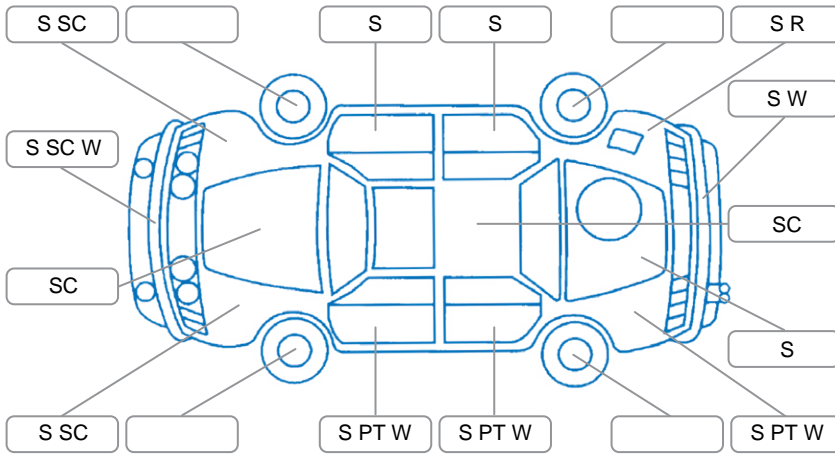

Report ID:	28,169,530	Version:	1
Created:	12 May 2026		

Make:	Toyota	Model:	Landcruiser Prado
Body Style:	Wagon	Year:	1996
Rego No.:	RBM282	Rego Expiry:	26 Oct 2026
WoF Expiry:	01 Nov 2026	Odometer:	244,058 Kms
Good No.:	28169530	VIN:	7A8H60H0705001104
Next Service:	-	Service History:	No

Key
 S = Scratch R = Rust C = Crack * = Decals W = Significant scuffs
 D = Dent PT = Paint defect P = Pin dent SC = Stone Chips

Note: some defects and blemishes may not be displayed in the diagram

Body Inspection Comments

Minor stonechips on windscreen

Conditions During Body Inspection

Dry

Under Carriage and Under Bonnet Inspection Comments

Four Wheel Drive
 Underbody has surface rust
 Transmission has oil residue/grime

Interior Comments

Seats:	Good
Carpets:	Good
Panels:	Average
Dashboard:	Good

General Comments

Air intake hose is taped up
 Button not working for fan speed on the A/C instruments
 Intercooler plastic cover loose causing vibration noise in engine bay
 Hand brake light on the cluster is staying on