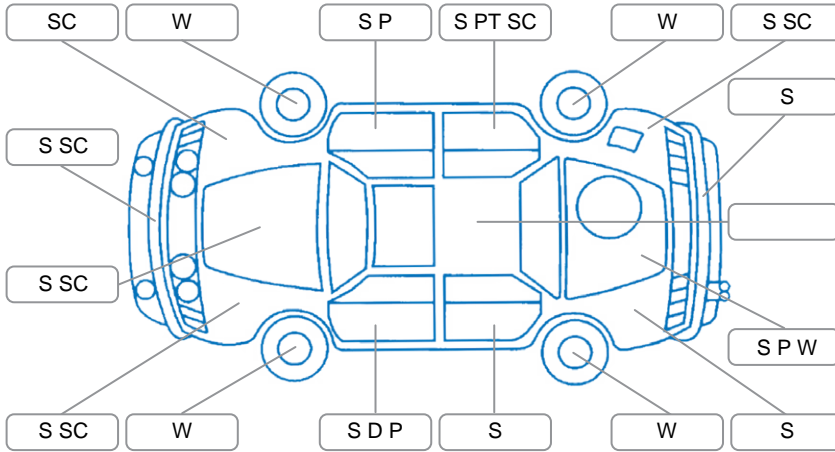

Report ID:	28,169,201	Version:	3
Created:	10 May 2026		

Make:	Ford	Model:	Ranger
Body Style:	Utility	Year:	2017
Rego No.:	KLA204	Rego Expiry:	15 Jun 2026
WoF Expiry:	22 May 2027	Odometer:	226,377 Kms
Good No.:	28169201	VIN:	MPBUMFF50HX107871
Next Service:	236300	Service History:	Yes

**Key**

S = Scratch    R = Rust    C = Crack    \* = Decals    W = Significant scuffs  
 D = Dent    PT = Paint defect    P = Pin dent    SC = Stone Chips

Note: some defects and blemishes may not be displayed in the diagram

**Body Inspection Comments**

Front bumper fitment is out on left side

Conditions During Body Inspection

Dry

**Under Carriage and Under Bonnet Inspection Comments**

Rear-wheel drive

**Interior Comments**

Seats:	Good
Carpets:	Good
Panels:	Average
Dashboard:	Good