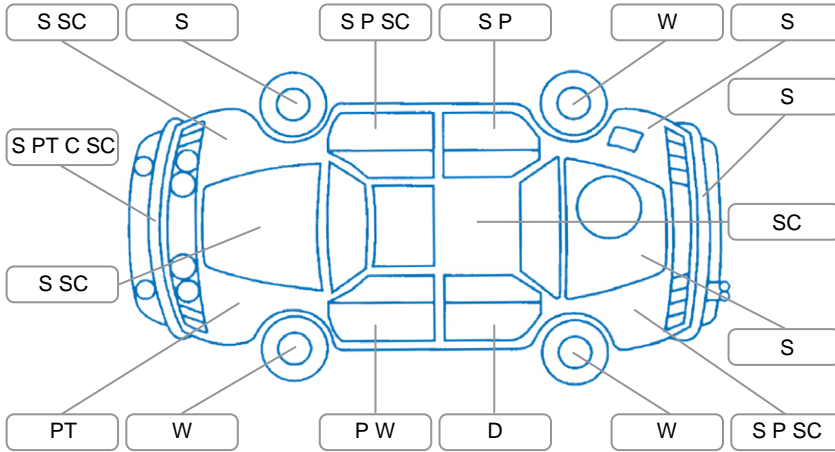

Report ID:	28,169,199	Version:	1
Created:	07 May 2026		

Make:	Mitsubishi	Model:	Mirage
Body Style:	Hatchback	Year:	2001
Rego No.:	FDM26	Rego Expiry:	18 Jul 2026
WoF Expiry:	19 Mar 2027	Odometer:	148,300 Kms
Good No.:	28169199	VIN:	7A8CJ0A0708205748
Next Service:	158,000 Kms	Service History:	Yes

Key

S = Scratch R = Rust C = Crack * = Decals W = Significant scuffs
 D = Dent PT = Paint defect P = Pin dent SC = Stone Chips

Note: some defects and blemishes may not be displayed in the diagram

Body Inspection Comments

Both headlight cases look cracked/defective
 Front bumper cracked on right side with screws

Conditions During Body Inspection: Dry

Under Carriage and Under Bonnet Inspection Comments

Front-wheel drive

Interior Comments