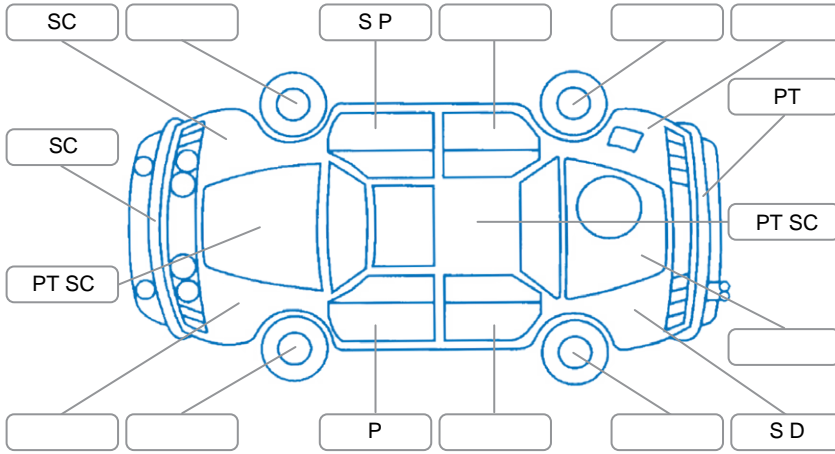

Report ID:	28,169,152	Version:	1
Created:	14 May 2026		

Make:	Mitsubishi	Model:	Outlander
Body Style:	Wagon	Year:	2007
Rego No.:	GZW731	Rego Expiry:	21 May 2026
WoF Expiry:	06 Mar 2027	Odometer:	309,269 Kms
Good No.:	28169152	VIN:	7AT0CJ3MX13107681
Next Service:		Service History:	No

Key

S = Scratch R = Rust C = Crack * = Decals W = Significant scuffs
 D = Dent PT = Paint defect P = Pin dent SC = Stone Chips

Note: some defects and blemishes may not be displayed in the diagram

Body Inspection Comments

Conditions During Body Inspection: Dry

Under Carriage and Under Bonnet Inspection Comments

Oil seepage lower engine Area.

Interior Comments

Seats:	Average
Carpets:	Average
Panels:	Average
Dashboard:	Good

General Comments