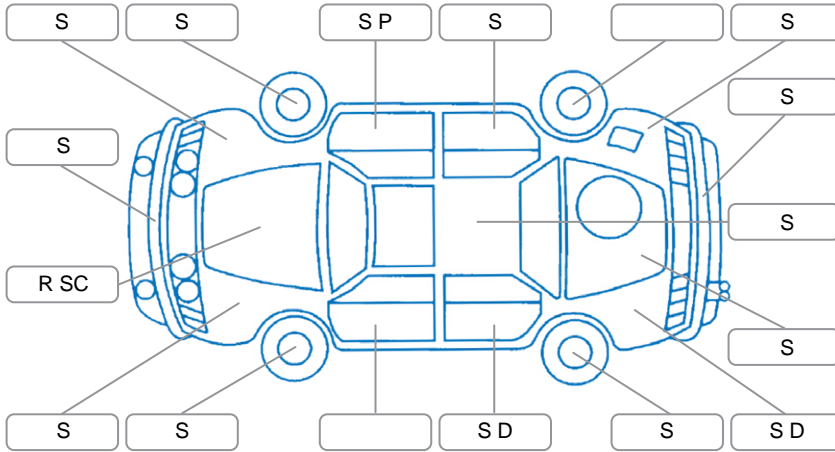

Report ID:	28,169,110	Version:	5
Created:	12 Jun 2026		

Make:	Mitsubishi	Model:	Outlander
Body Style:	SUV	Year:	2021
Rego No.:	NSL40	Rego Expiry:	22 Aug 2026
WoF Expiry:	22 Oct 2026	Odometer:	74,330 Kms
Good No.:	28169110	VIN:	JMFXMLGF6WLZ001560
Next Service:	87004	Service History:	Yes

Key

S = Scratch R = Rust C = Crack * = Decals W = Significant scuffs
 D = Dent PT = Paint defect P = Pin dent SC = Stone Chips

Note: some defects and blemishes may not be displayed in the diagram

Body Inspection Comments

Conditions During Body Inspection

Under Carriage and Under Bonnet Inspection Comments

Interior Comments

Seats:	Good
Carpets:	Good
Panels:	Good
Dashboard:	Good

General Comments

No cargo blind.

Road Conditions During Test Drive	Dry
Engine Timing Mechanism	Timing Chain
Evidence of Cam Belt Replacement	<input type="checkbox"/> Yes <input type="checkbox"/> No Kms
Inspected by:	Curshey Accad
Published by:	Henry Manders
Inspection Date:	11 May 2026