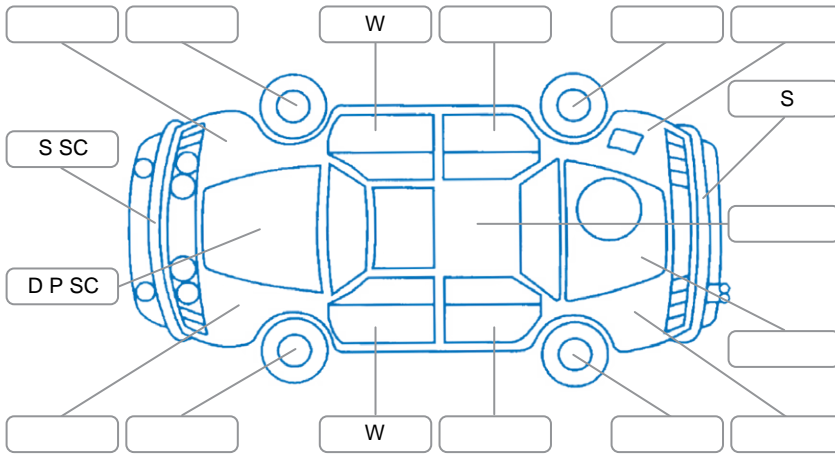

Report ID:	28,169,106	Version:	2
Created:	15 May 2026		

Make:	Nissan	Model:	NV350
Body Style:	Van	Year:	2018
Rego No.:	QFN318	Rego Expiry:	13 Jul 2026
WoF Expiry:	13 Dec 2026	Odometer:	165,887 Kms
Good No.:	28169106	VIN:	7AT0DH8RX23103535
Next Service:	175,888km	Service History:	No

### Key

S = Scratch    R = Rust    C = Crack    \* = Decals    W = Significant scuffs  
 D = Dent    PT = Paint defect    P = Pin dent    SC = Stone Chips

Note: some defects and blemishes may not be displayed in the diagram